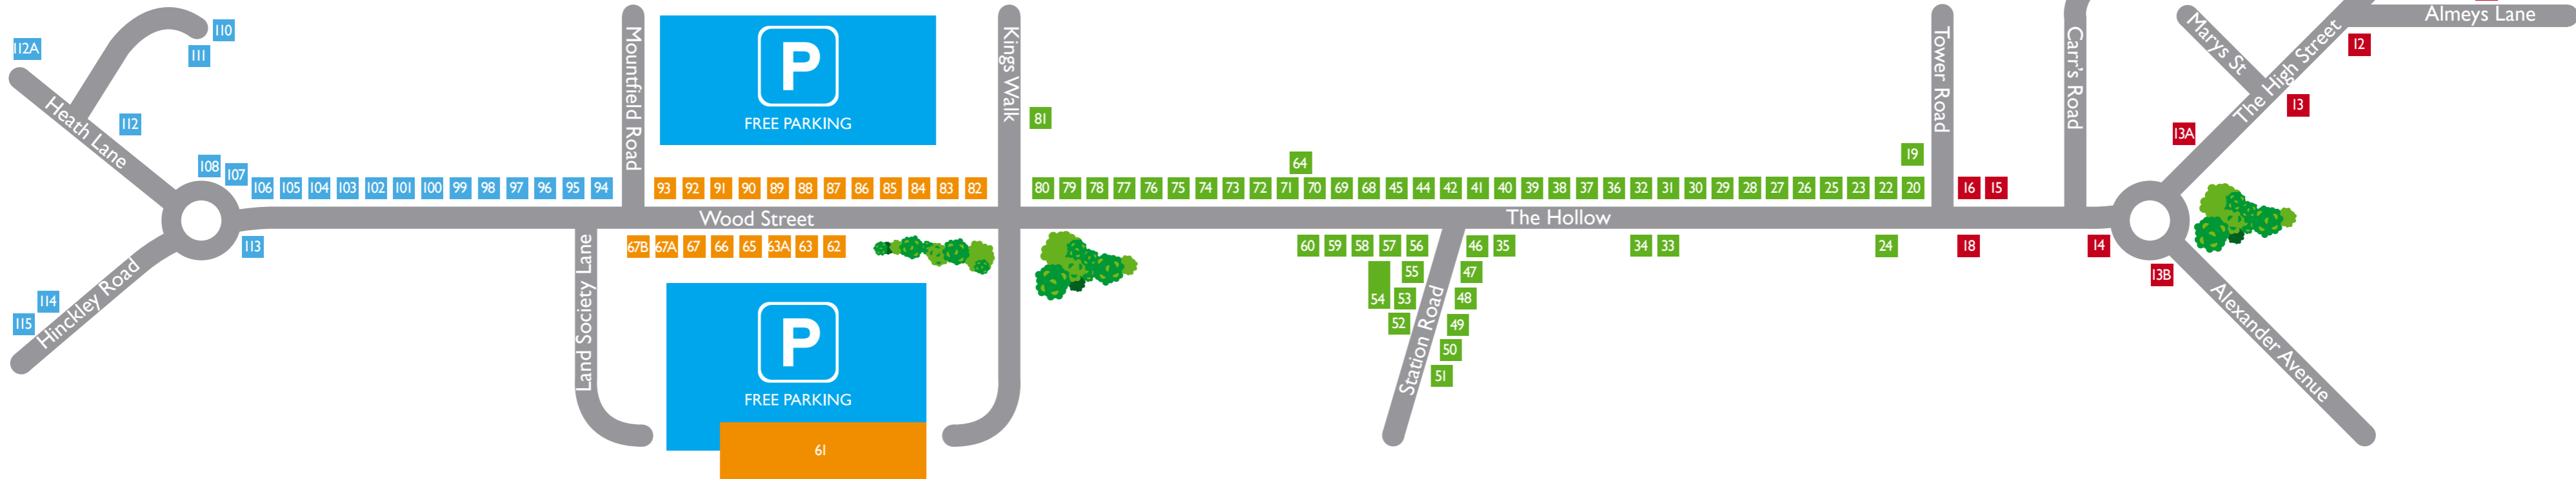

Businesses in Earl Shilton

Bus Shelter Advertising 01455 845 867	01455 239 000	Find the best local businesses on thebestofhinckley www.thebestof.co.uk/hinckley	01455 844 422	01455 843 030	Mill Lane, Shenton CV13 6BZ Open 7 Days 11.00am - 5.00pm Tel: 01455 212 981	01455 285 942	Other Businesses <table border="0"> <tr><td>ACT Group</td><td>234040</td></tr> <tr><td>Agents of Change</td><td>285942</td></tr> <tr><td>APEX</td><td>0116 2616533</td></tr> <tr><td>BDI Consultants Ltd</td><td>0845 4500448</td></tr> <tr><td>Caterpillar</td><td>826826</td></tr> <tr><td>DBS Managed Offices</td><td>0116 2325100</td></tr> <tr><td>Desi Red and Bump-2-baby</td><td>01530 231855</td></tr> <tr><td>Fleuratations Designs</td><td>291198</td></tr> <tr><td>Oak FM Radio</td><td>614151</td></tr> <tr><td>Hinckley & Bosworth Borough Council</td><td>255855</td></tr> <tr><td>Mallory Park</td><td>842931</td></tr> <tr><td>Marketing ESP Ltd</td><td>05600 473060</td></tr> <tr><td>MAYA</td><td>0116 2862619</td></tr> <tr><td>Moncur Charles</td><td>844075</td></tr> <tr><td>Pink Estate Agents</td><td>239000</td></tr> <tr><td>REM Solutions</td><td>888888</td></tr> <tr><td>Rural Community Council</td><td>0116 268 9711</td></tr> <tr><td>Handyllocs</td><td>0116 289 1282</td></tr> <tr><td>Xact Solutions UK Ltd</td><td>612017</td></tr> </table>
01455 447 928	0116 289 1282	0845 652 1966	01455 844 224	01455 840 536	HARDY & DRAPER CARPETS 01455 846 725	RAINBOW COPYSHOP Design • Desk Top Publishing Print • Colour & B/W copy Fax • Binding • Scanning T Shirt Printing • Laminating 10-12 Heath Lane, Earl Shilton, Leicestershire, LE9 7PB Tel. (01455) 842407 Fax (01455) 853411 e: danny@rainbow.demon.co.uk	

DIALLING CODE 01455 UNLESS OTHERWISE STATED